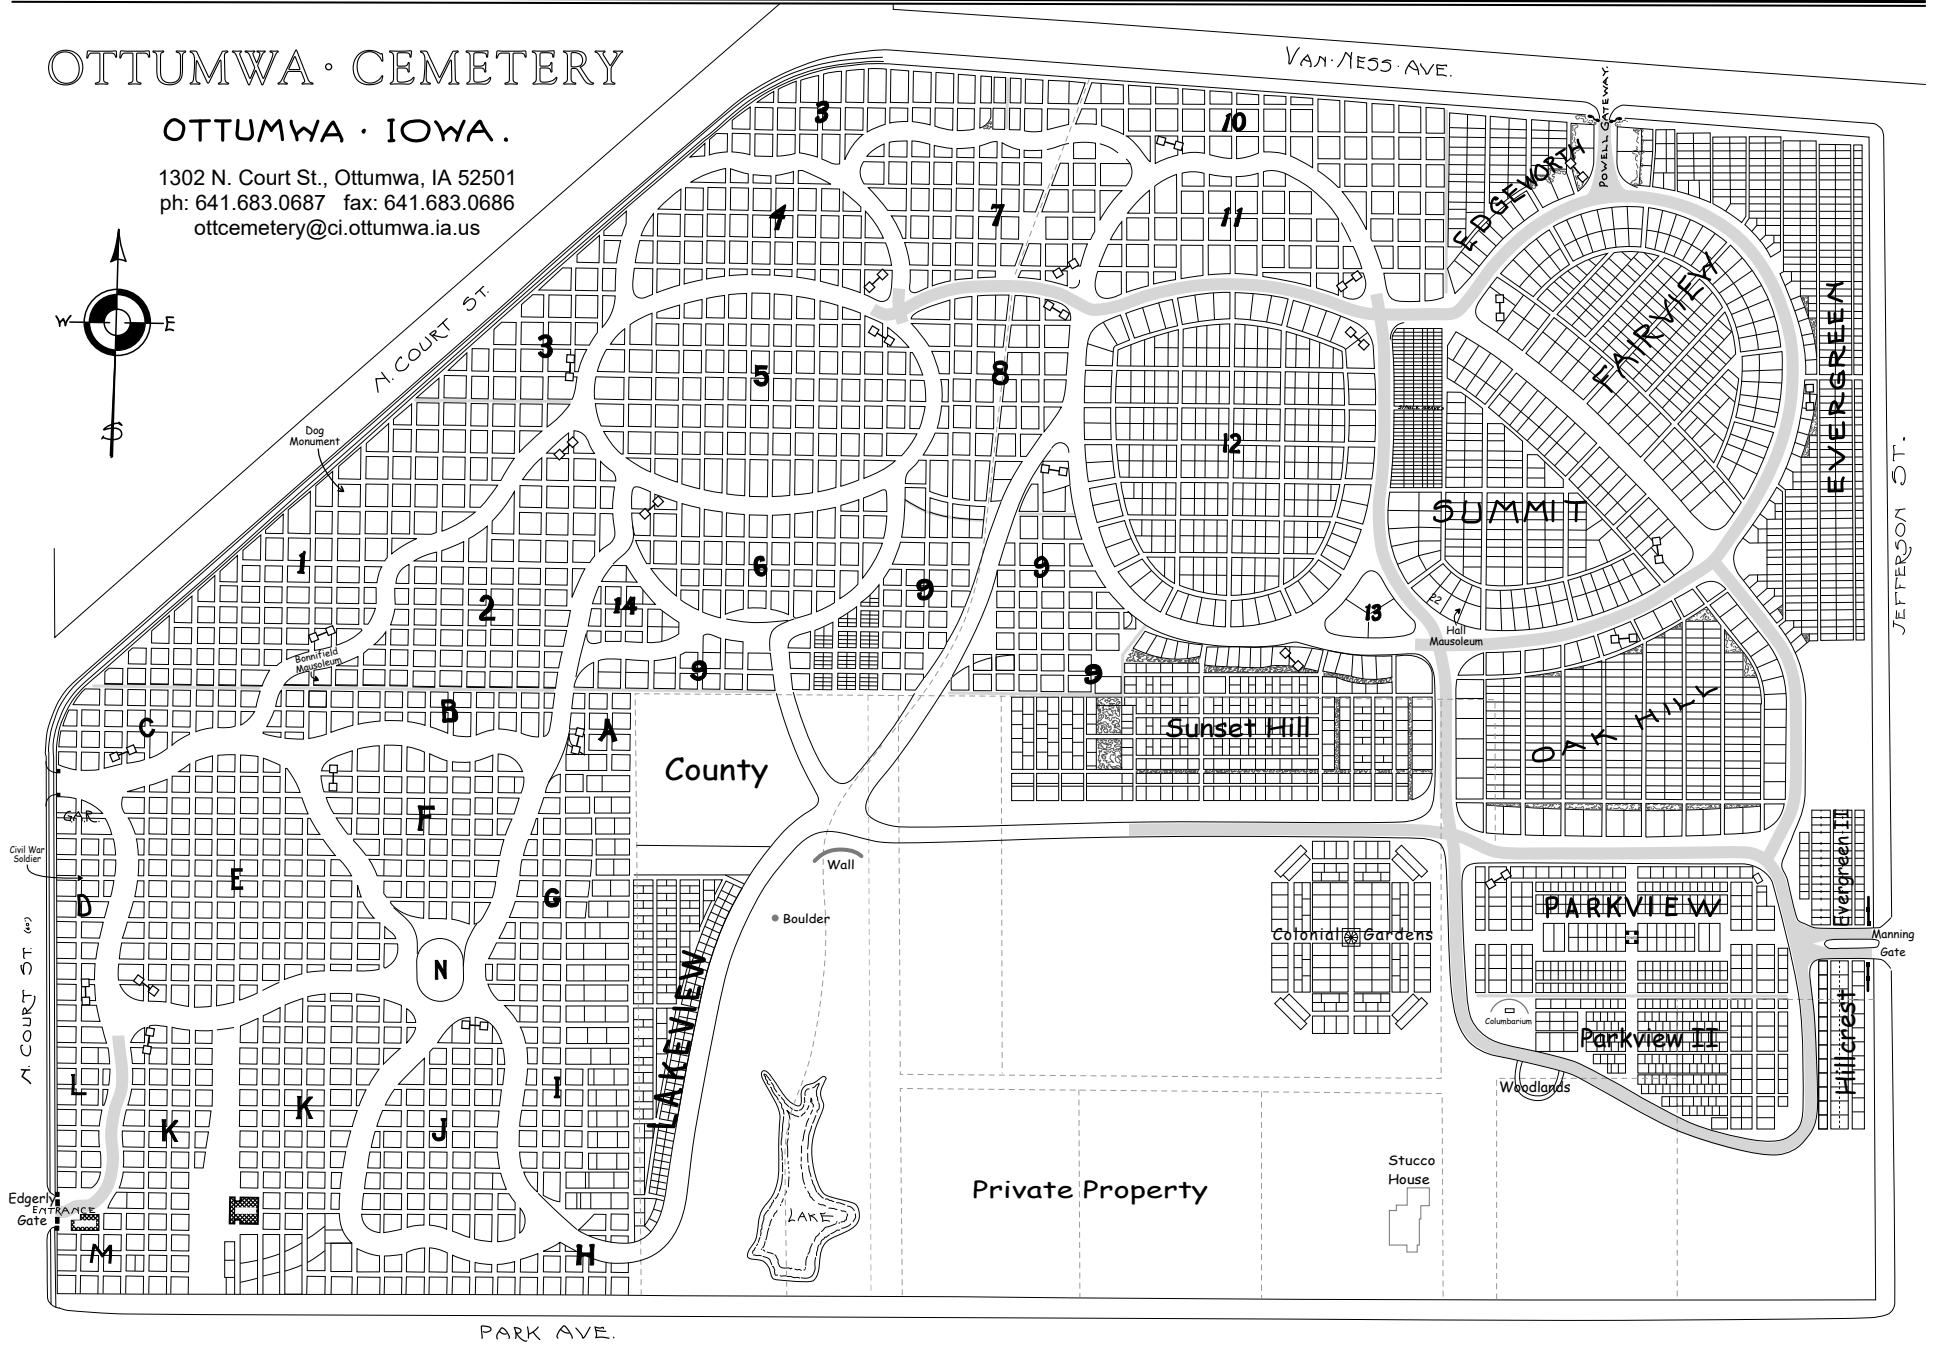

# OTTUMWA · CEMETERY

OTTUMWA · IOWA ·

1302 N. Court St., Ottumwa, IA 52501  
 ph: 641.683.0687 fax: 641.683.0686  
 ottcemetery@ci.ottumwa.ia.us

Drawn by Paul French, 15 Dec 2016, v. 0.99b

Name \_\_\_\_\_ Lot number \_\_\_\_\_ Section \_\_\_\_\_