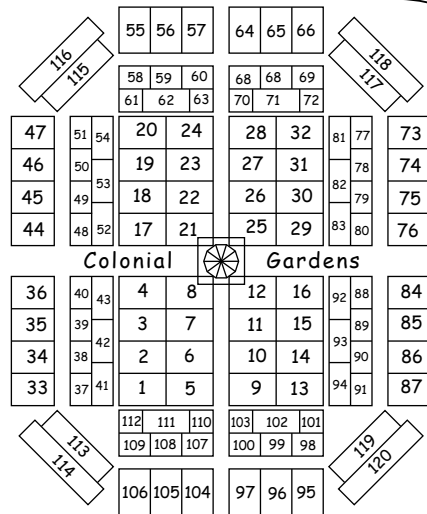

OTTUMWA · CEMETERY

Detail Map 3 of 8

Private Property

Stucco House