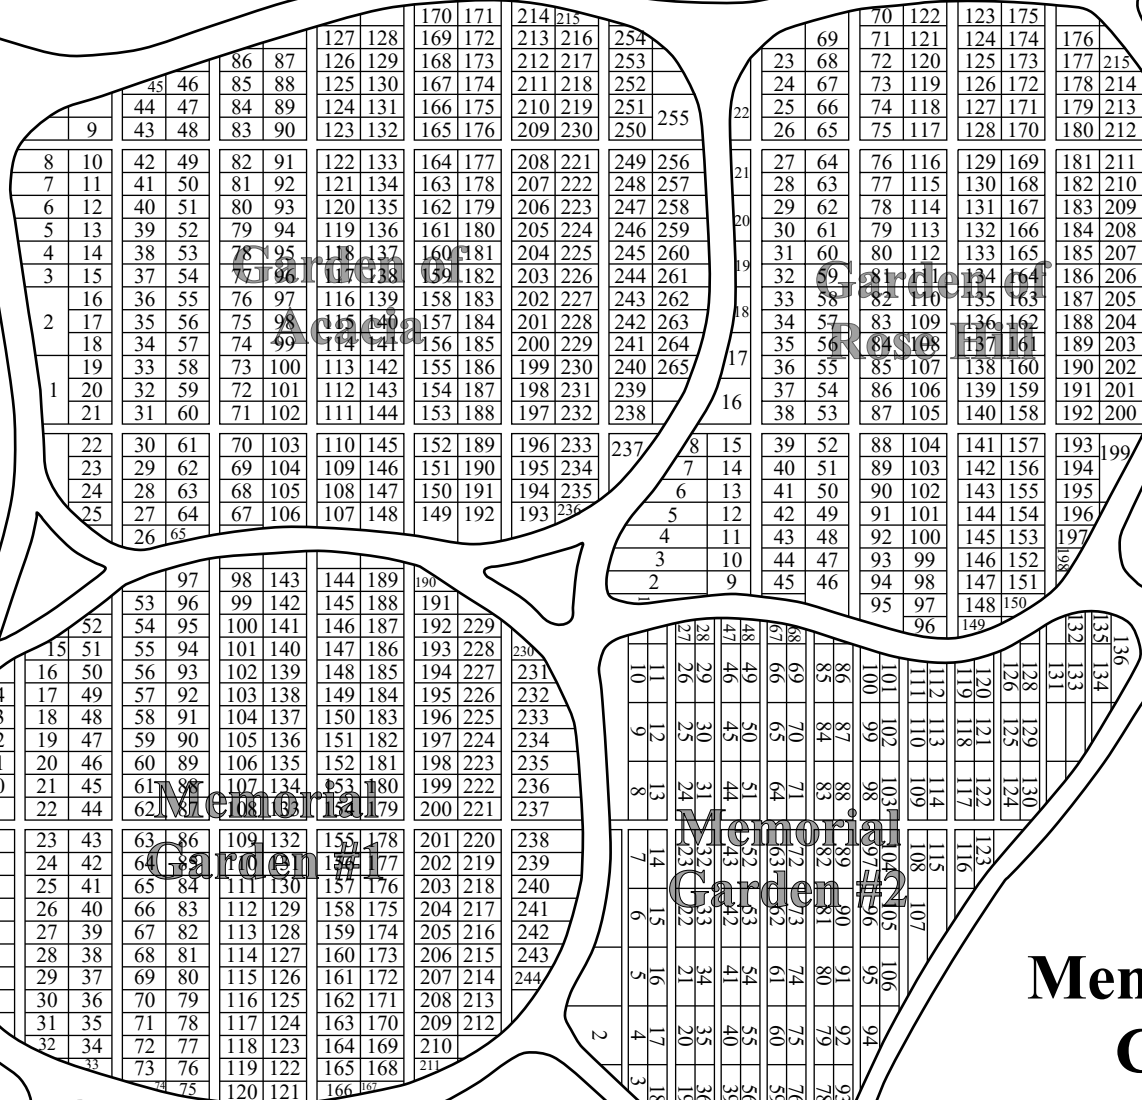

Business US 63

To Chapel

Entrance

Grave Layouts in Lots

Acacia, Memorial #1, Rose Hill

3	3
2	2
1	1

Memorial #2

8
7
6
5
4
3
2
1

**Memorial Lawn
Cemetery**
3002 N. Court St.
Ottumwa, Iowa 52501