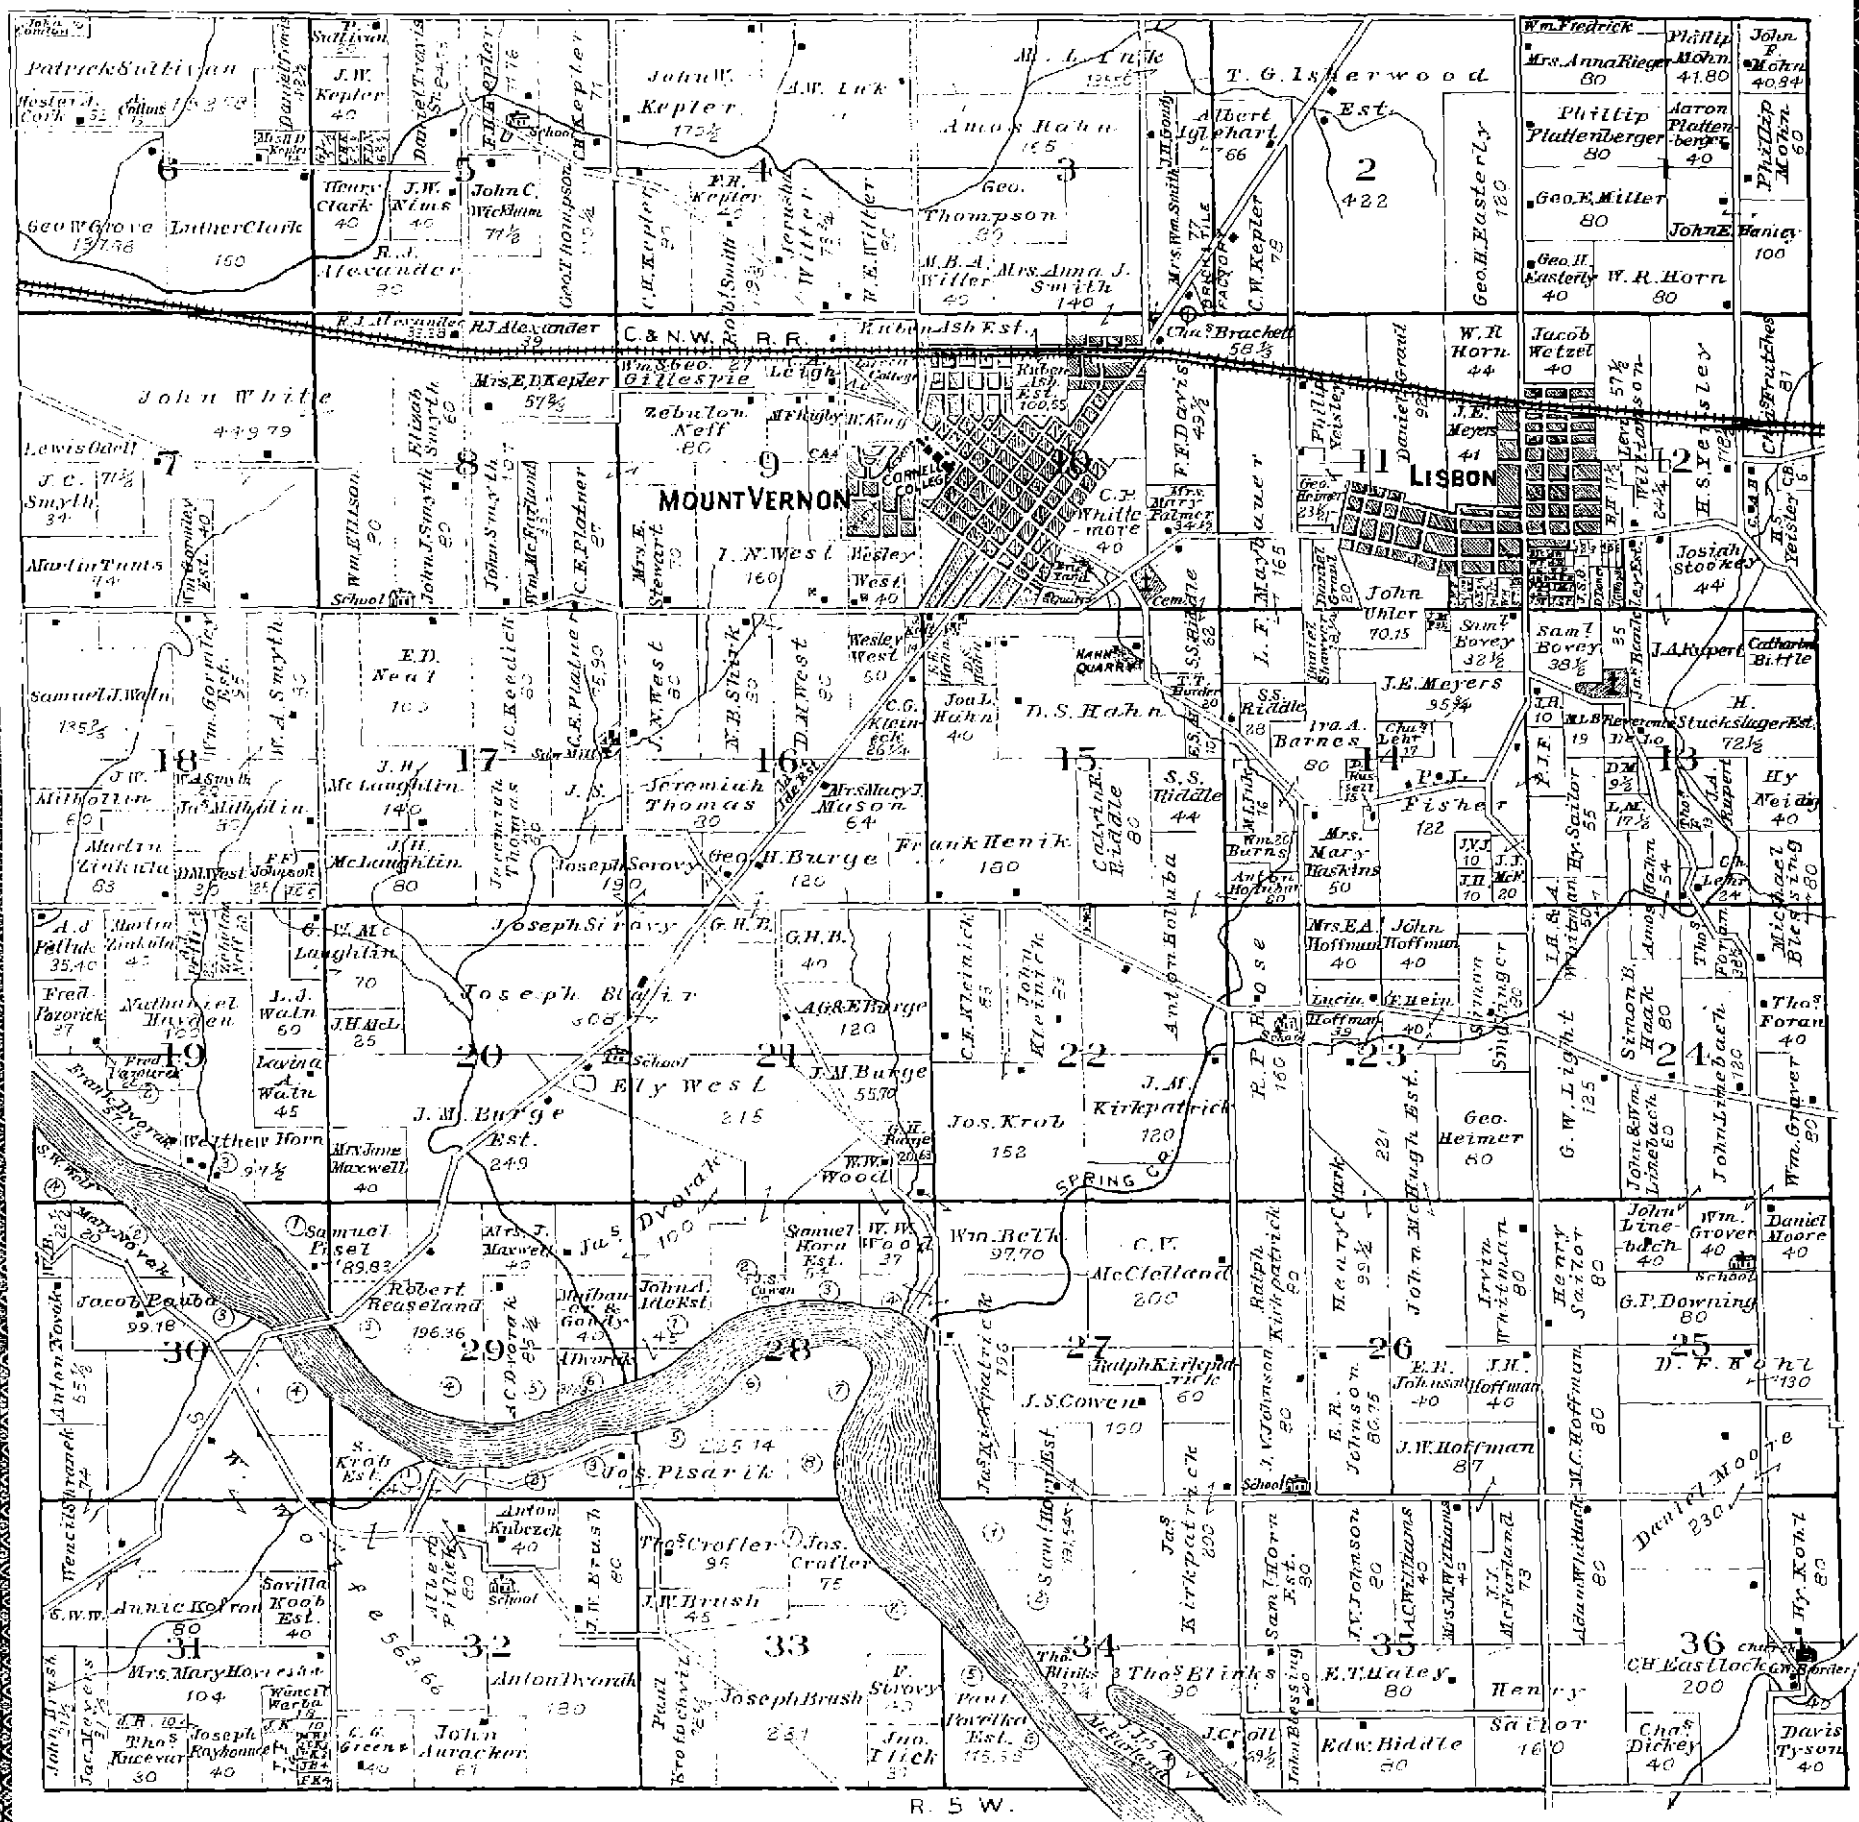

# MAP OF FRANKLIN

Township 82 North Range 5 West

R. 5 W.