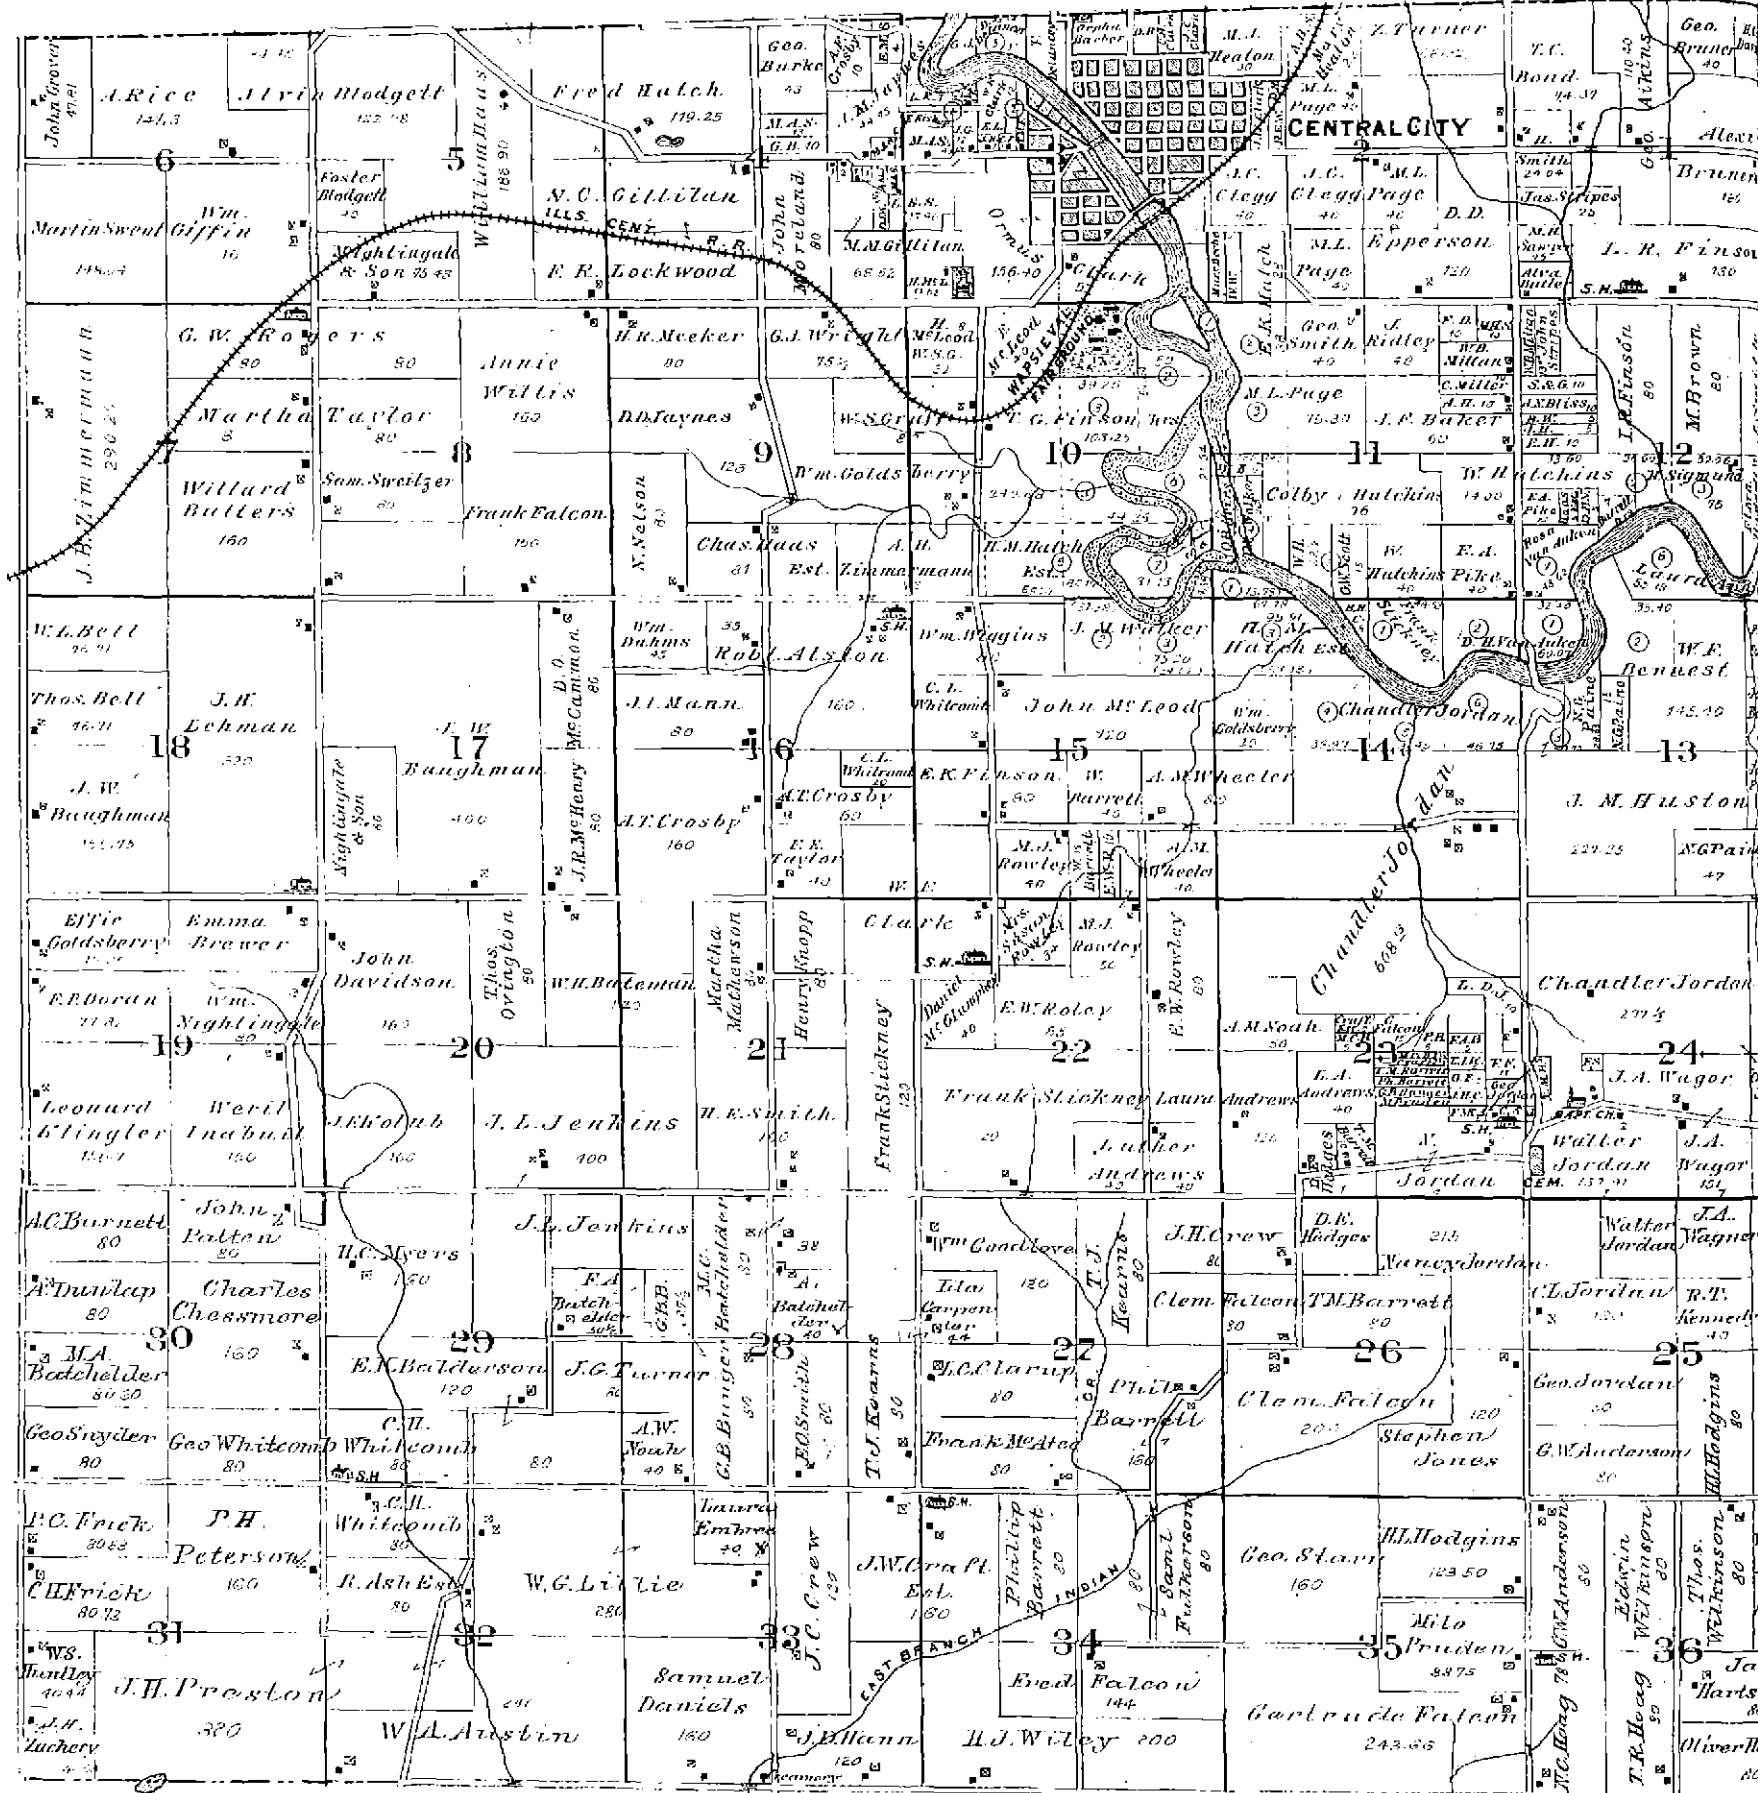

MAP OF MAINE

Township 85 North Range 5-6 West

MAP OF BUFFALO

Township 85 North Range 5-6 West