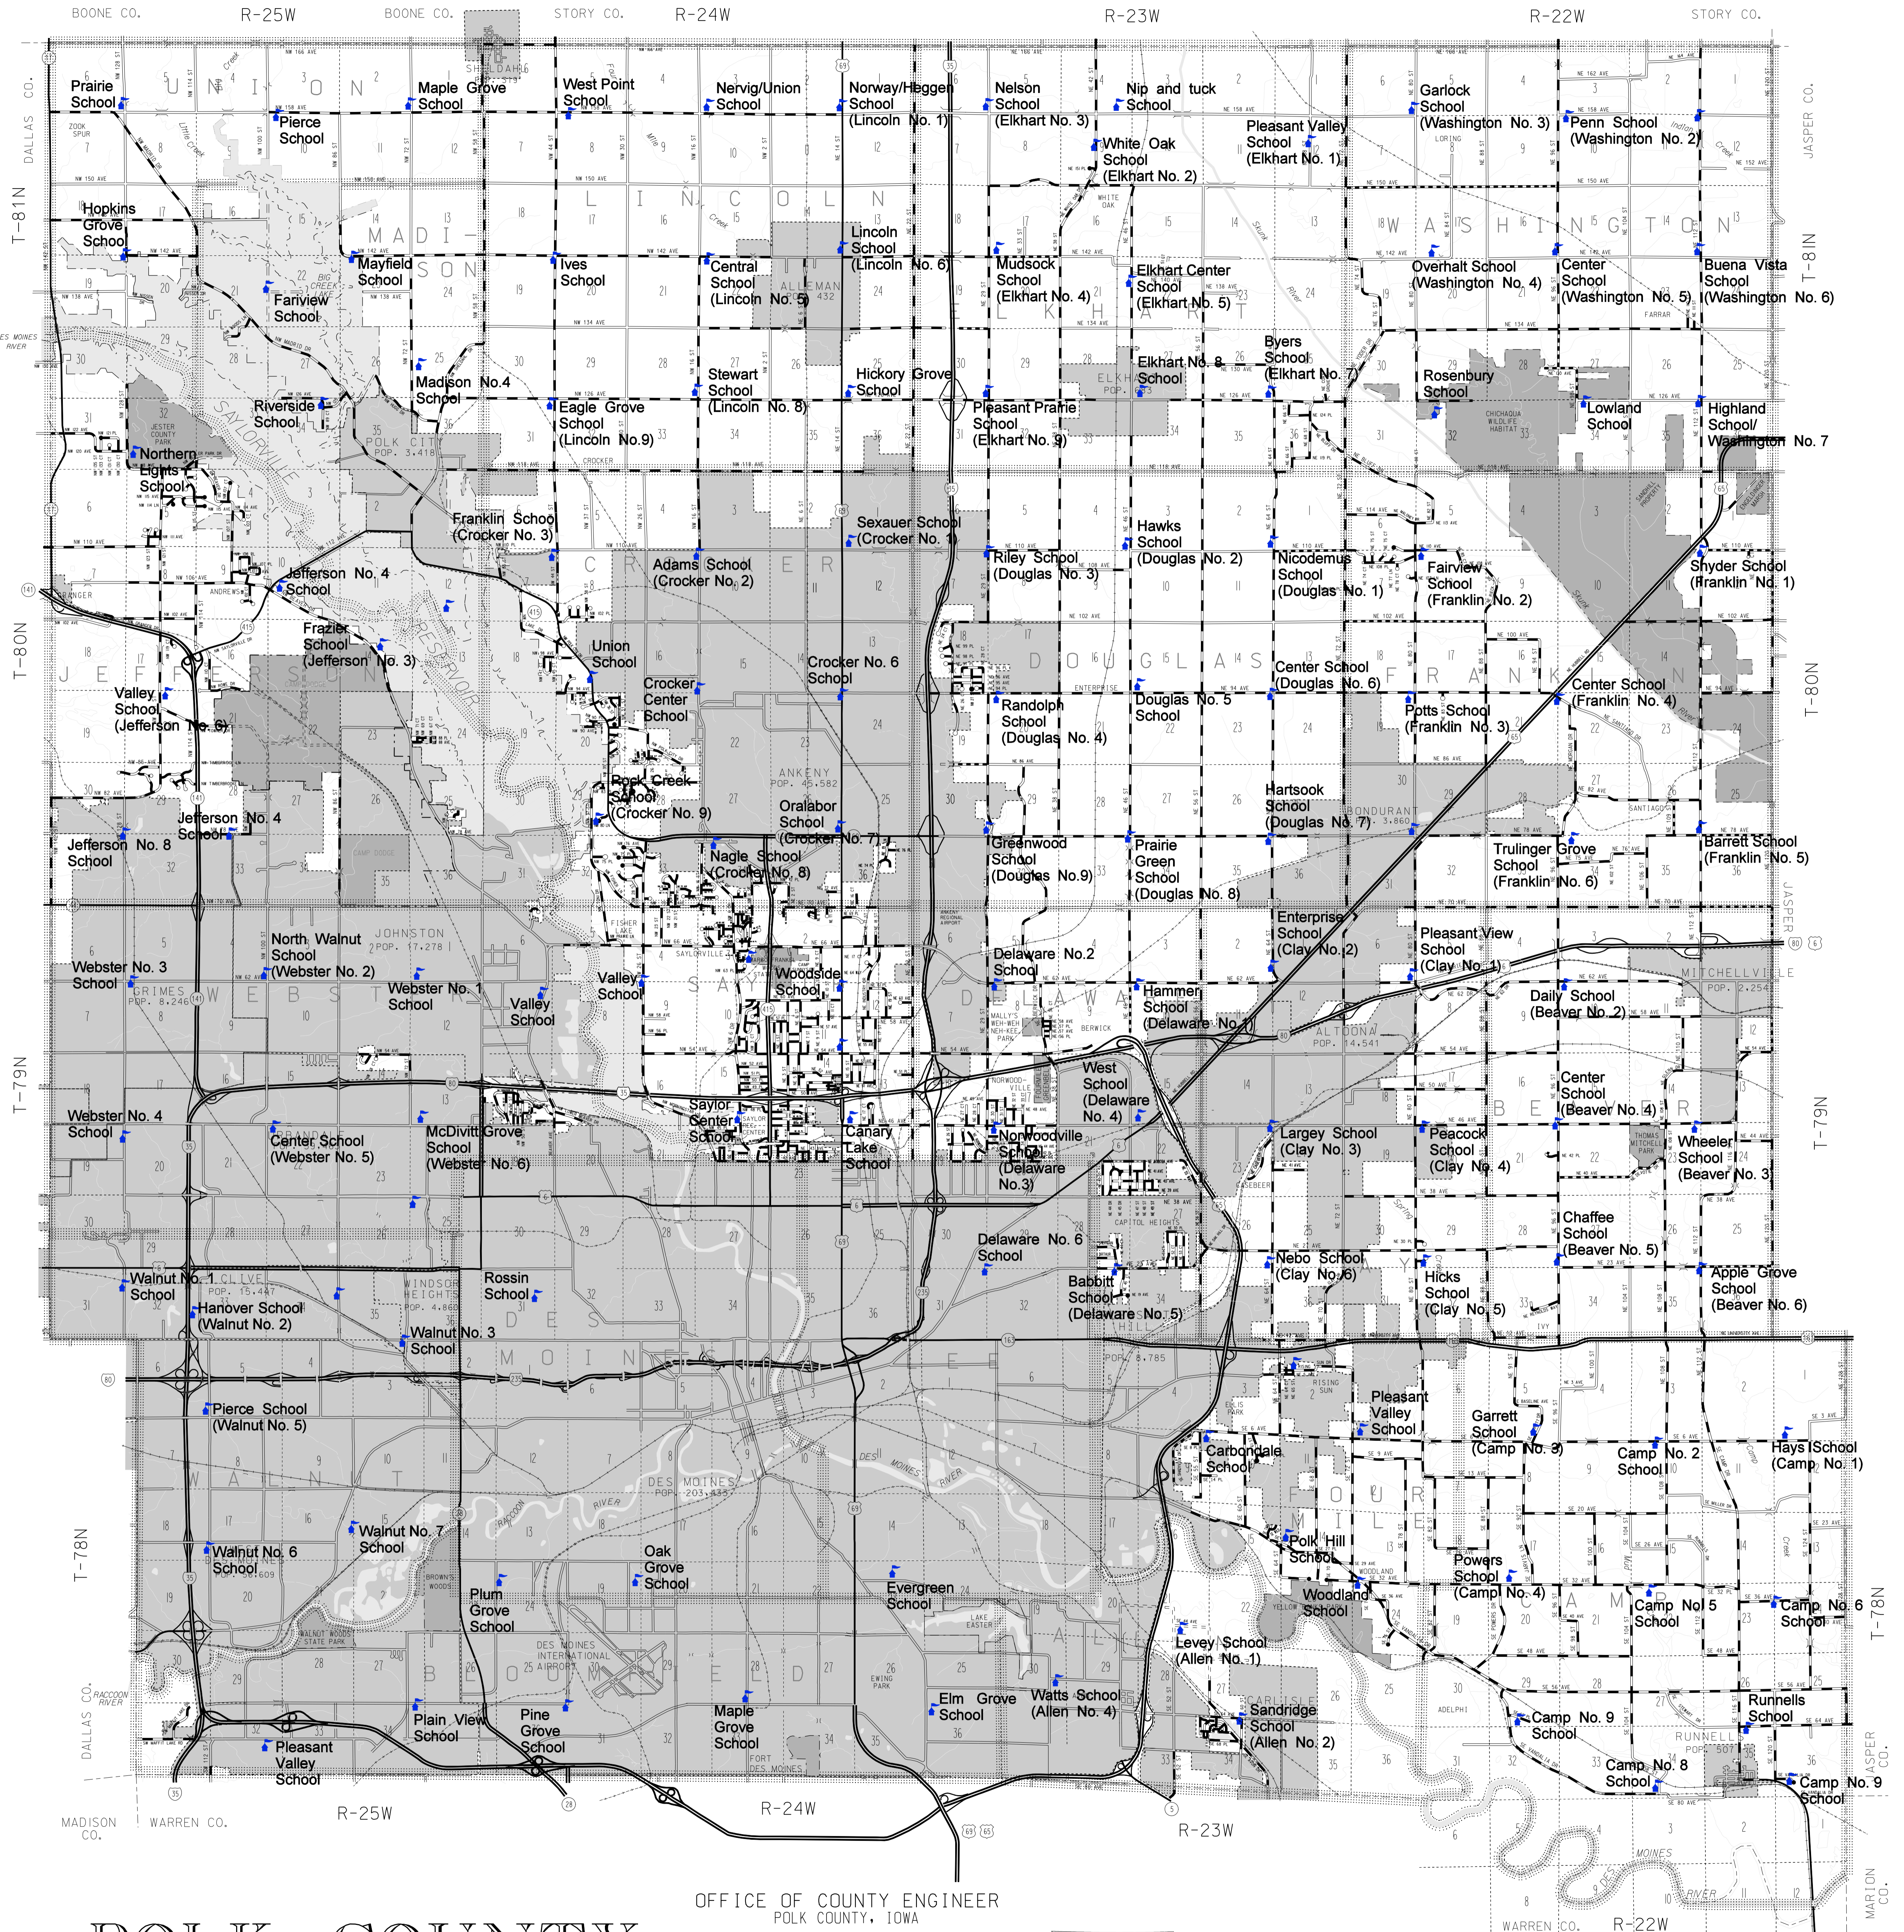

Polk County, Iowa Country Schools

POLK COUNTY IOWA

OFFICE OF COUNTY ENGINEER
POLK COUNTY, IOWA

- INTERSTATE HIGHWAYS
- U.S. HIGHWAYS
- STATE HIGHWAYS
- PAVED COUNTY ROADS
- SEALCOAT COUNTY ROADS
- GRAVEL COUNTY ROADS
- TOWNSHIP BOUNDARIES
- PROPOSED CONSTRUCTION
- ABANDONED RAILROAD

This map shows the approximate location of country schools. The locations are a "best guess", based on numerous maps of Polk County from the 1850's to the present. Some locations are not identified, some are not named and some may have an alternate name associated with it. Any corrections and additions are welcome.