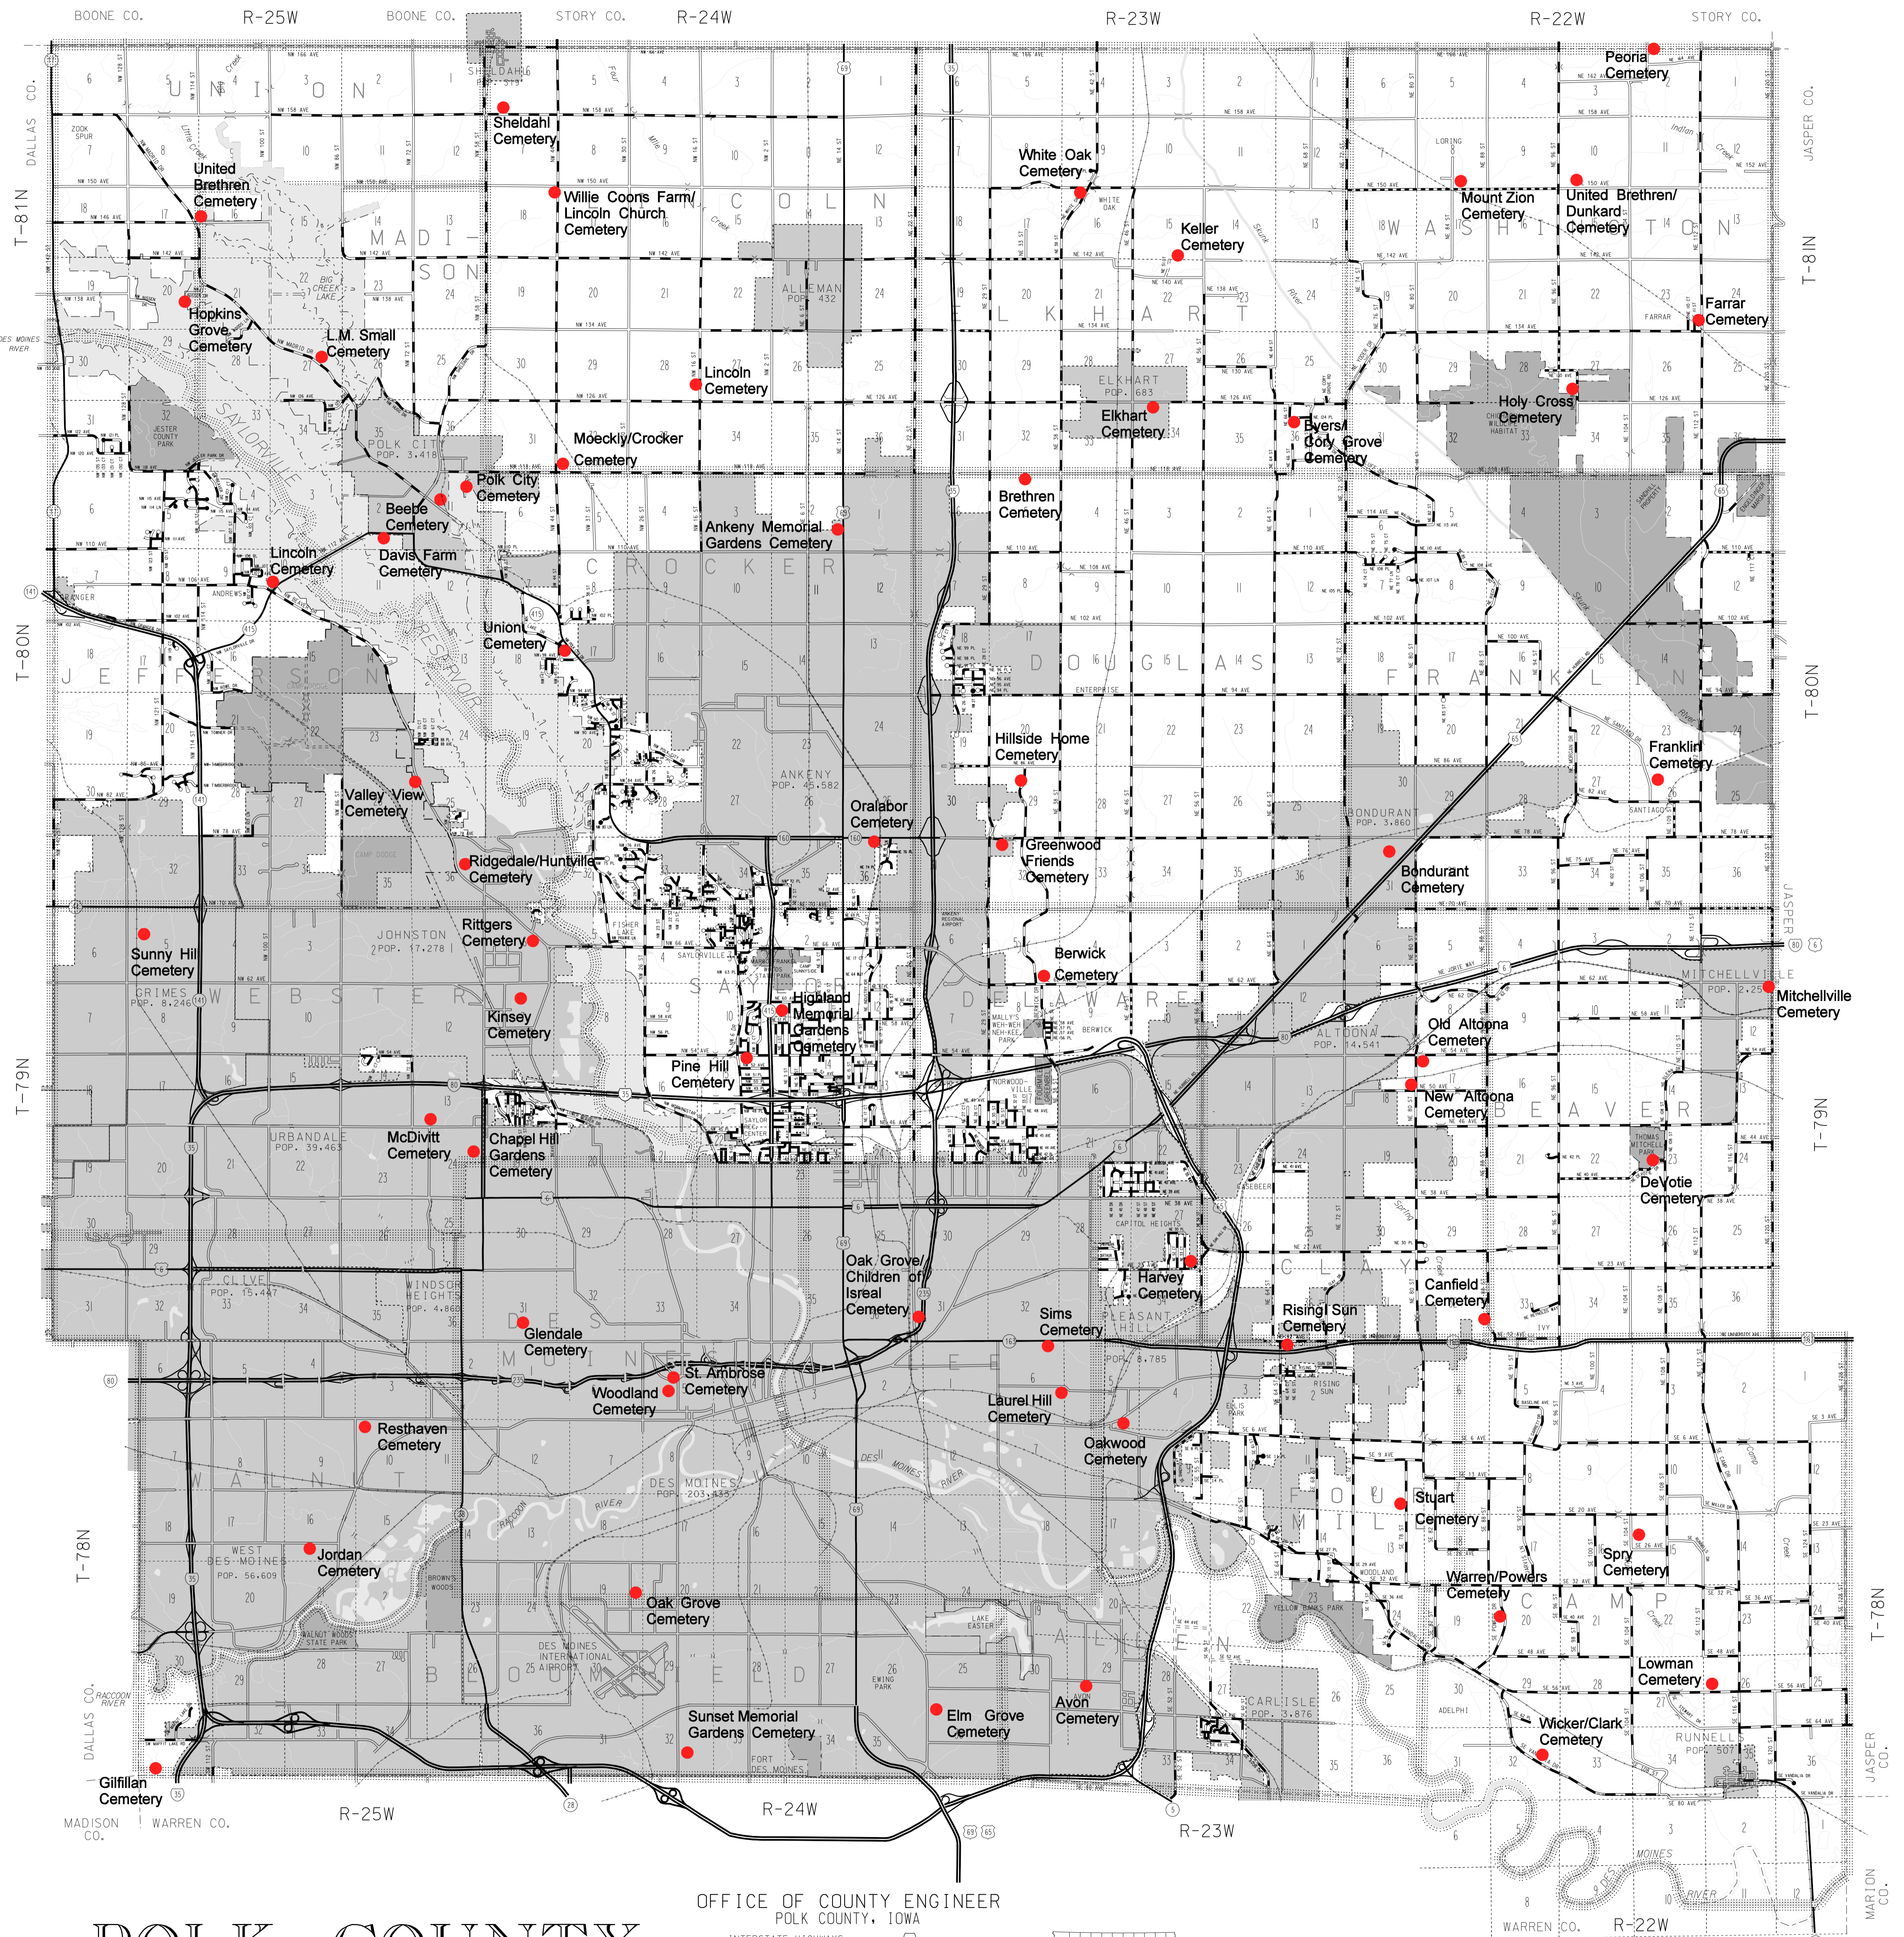

Polk County, Iowa Cemeteries

POLK COUNTY
IOWA

OFFICE OF COUNTY ENGINEER
POLK COUNTY, IOWA

- INTERSTATE HIGHWAYS
- U.S. HIGHWAYS
- STATE HIGHWAYS
- PAVED COUNTY ROADS
- SEALCOAT COUNTY ROADS
- GRAVEL COUNTY ROADS
- TOWNSHIP BOUNDARIES
- PROPOSED CONSTRUCTION
- ABANDONED RAILROAD

This is a general location map of cemeteries in Polk County, Iowa.
Any corrections and additions are welcome.