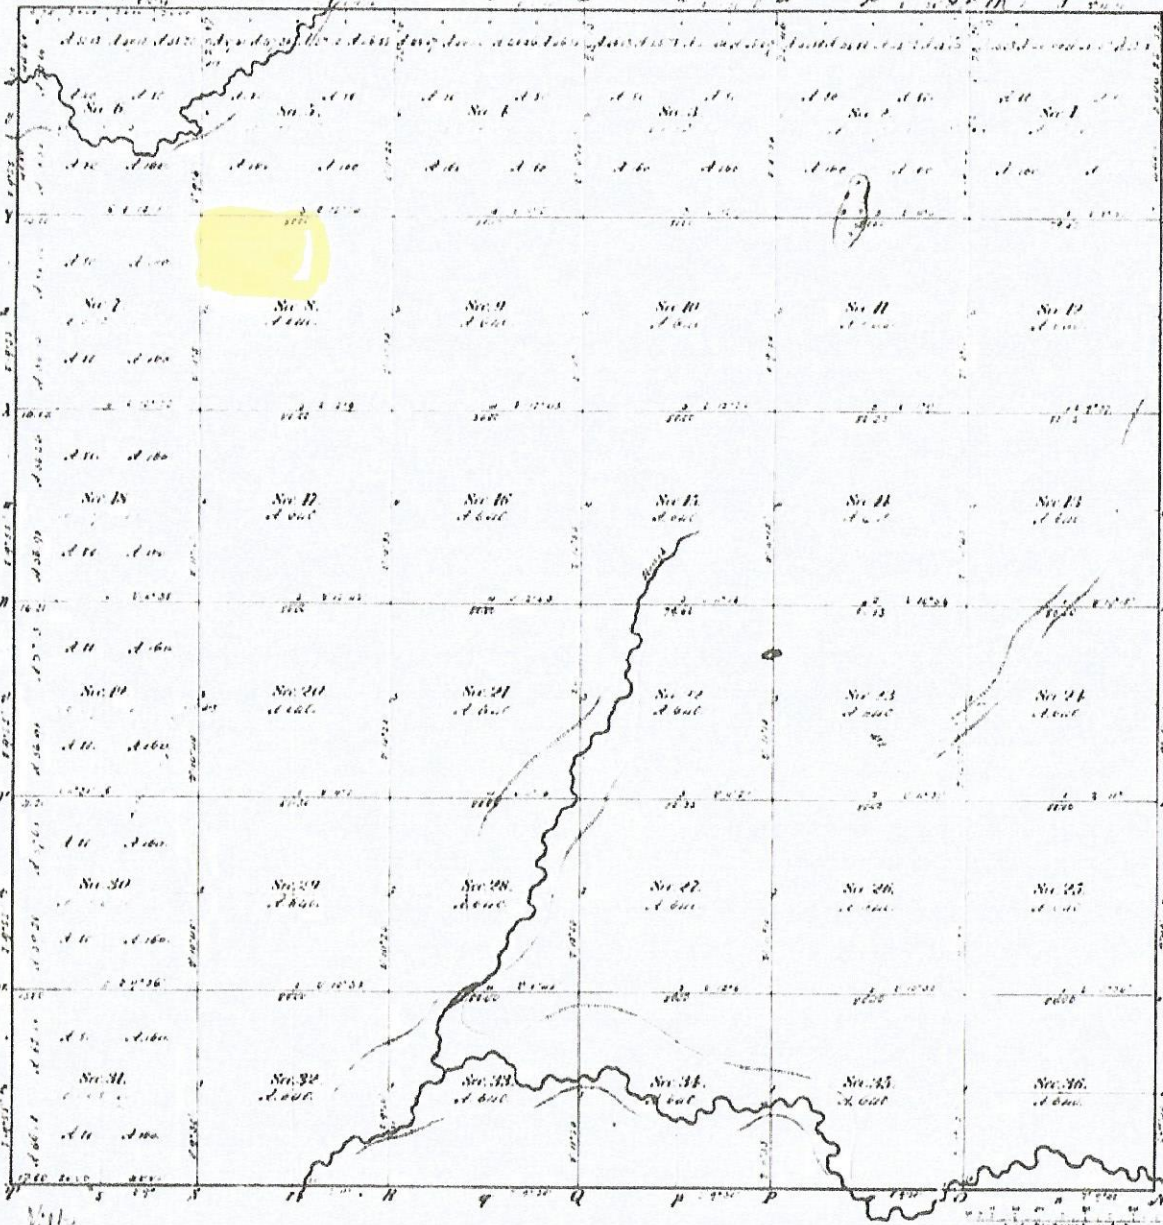

Township N^o 28 N, Range N^o 143 West, 5th Mer.

Sec^s with the Gen^l Office of Jan^y 19th 1855

Index 195
IOWA

Manuscript

Both copies (1854) both copies (1855)

Subscriptions paid for per Vol. 6 Report of 1854

https://glorerecords.blm.gov/ConvertedImages/Plat_387386_1.PDF

This is a copy of the original plat.

Surveyor	When Surveyed	Date of Abstract	Total number of Acres	When Surveyed	When Abstracted
Parishup	Aug. 20 th 1855	Sept 20 th 1855	27 - 67 - 42	Sept 20 th 1855	
Subdivided	Jan ^y 11 th 1857	April 11 th 1857	27 - 67 - 42	July 11 th 1857	

The above plat of Township N^o 28 South of Range N^o 143 West, 5th Meridian, has been checked by Gen^l Office and is hereby certified to the field office of the survey the copy of which is in this office which have been examined and approved.

Surveyor General's Office
Dubuque, Iowa, Sept 1855

Warner Lewis, Sec^y