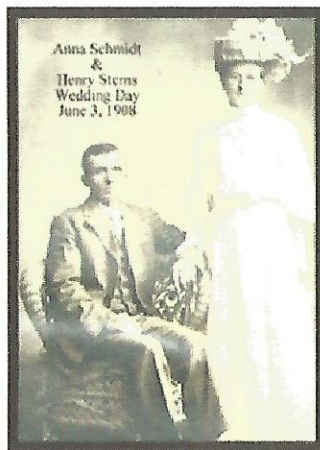

ANNA CHRISTINE SCHMIDT - *Individual Timeline*

3 January 1885, Birth - George, Lyon County, Iowa

1895 - age 10 - Residence Wheeler Township, George, Iowa

1900 - Age: 15; Marital Status: Single; Relation to Head of House: Daughter - Wheeler Township, Lyon County, Iowa

1908, Residence - IA

3 Jun 1908, Marriage Lincoln, South Dakota

1910, Residence - Age: 25; Marital Status: Married; Relation to Head of House: Wife - Eden, Lincoln County, South Dakota

1935, Residence Franklin, DeKalb, Illinois