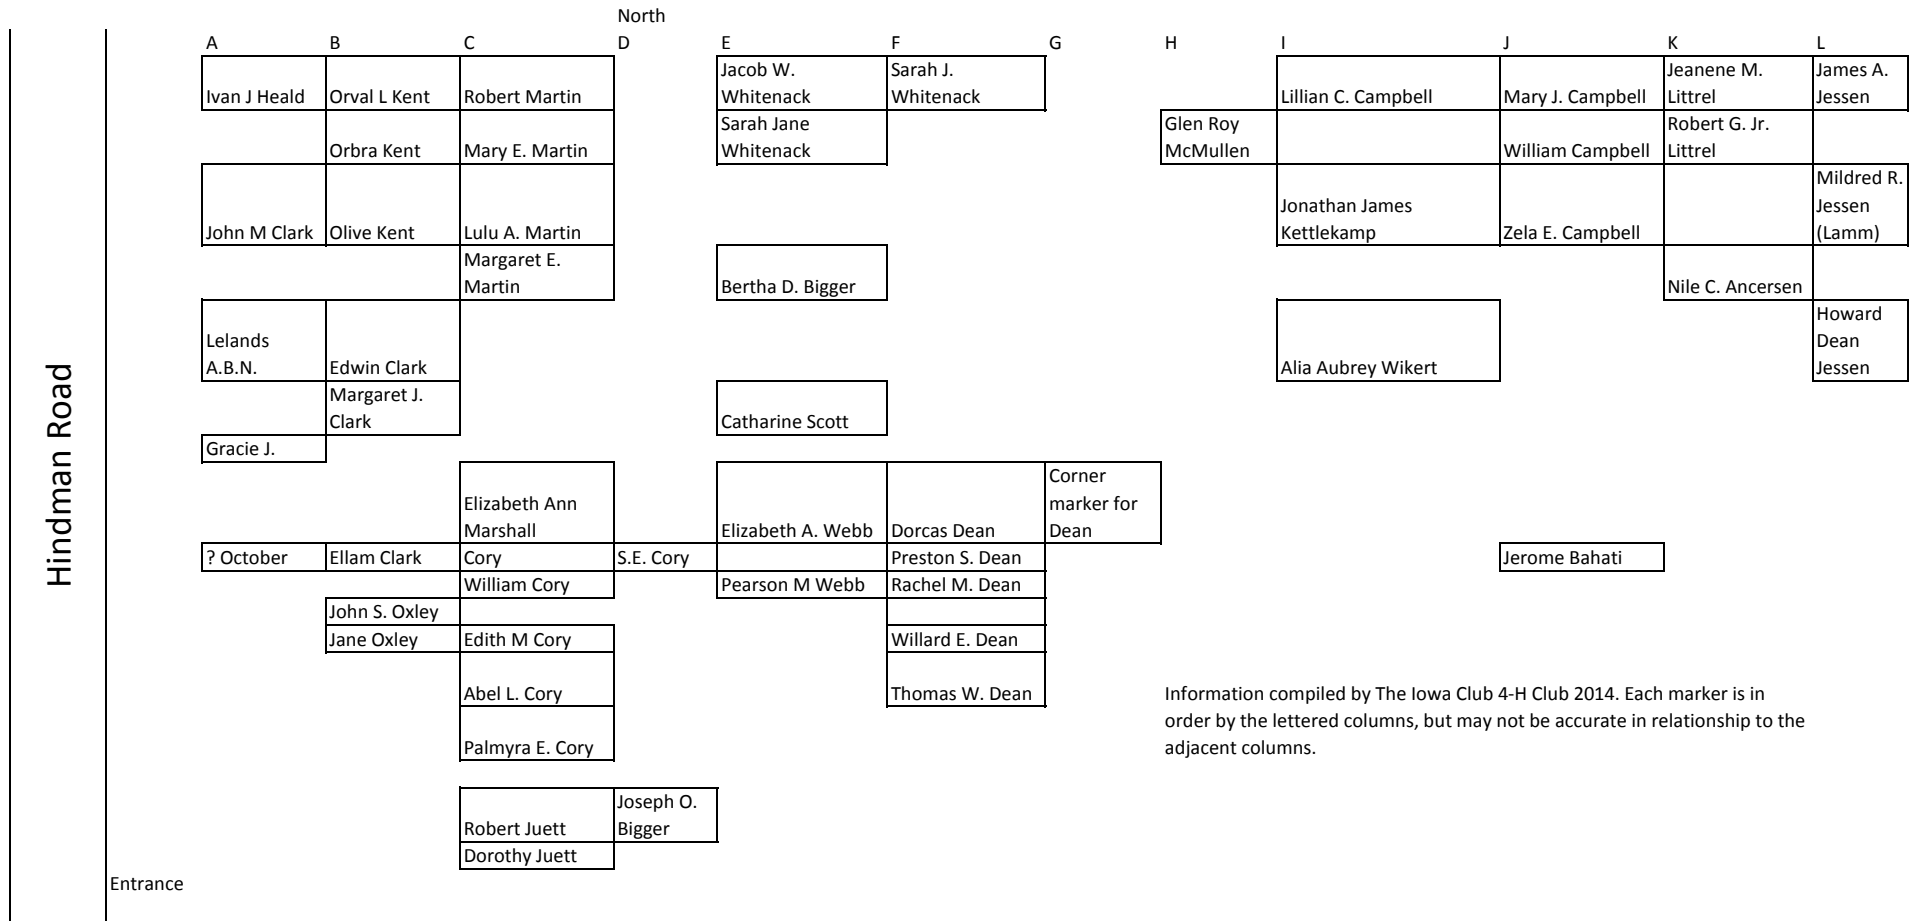

Martin Cemetary
 Linn County, Iowa near Marion
 On Hindman Road North of Martin Creek Road

Information compiled by The Iowa Club 4-H Club 2014. Each marker is in order by the lettered columns, but may not be accurate in relationship to the adjacent columns.