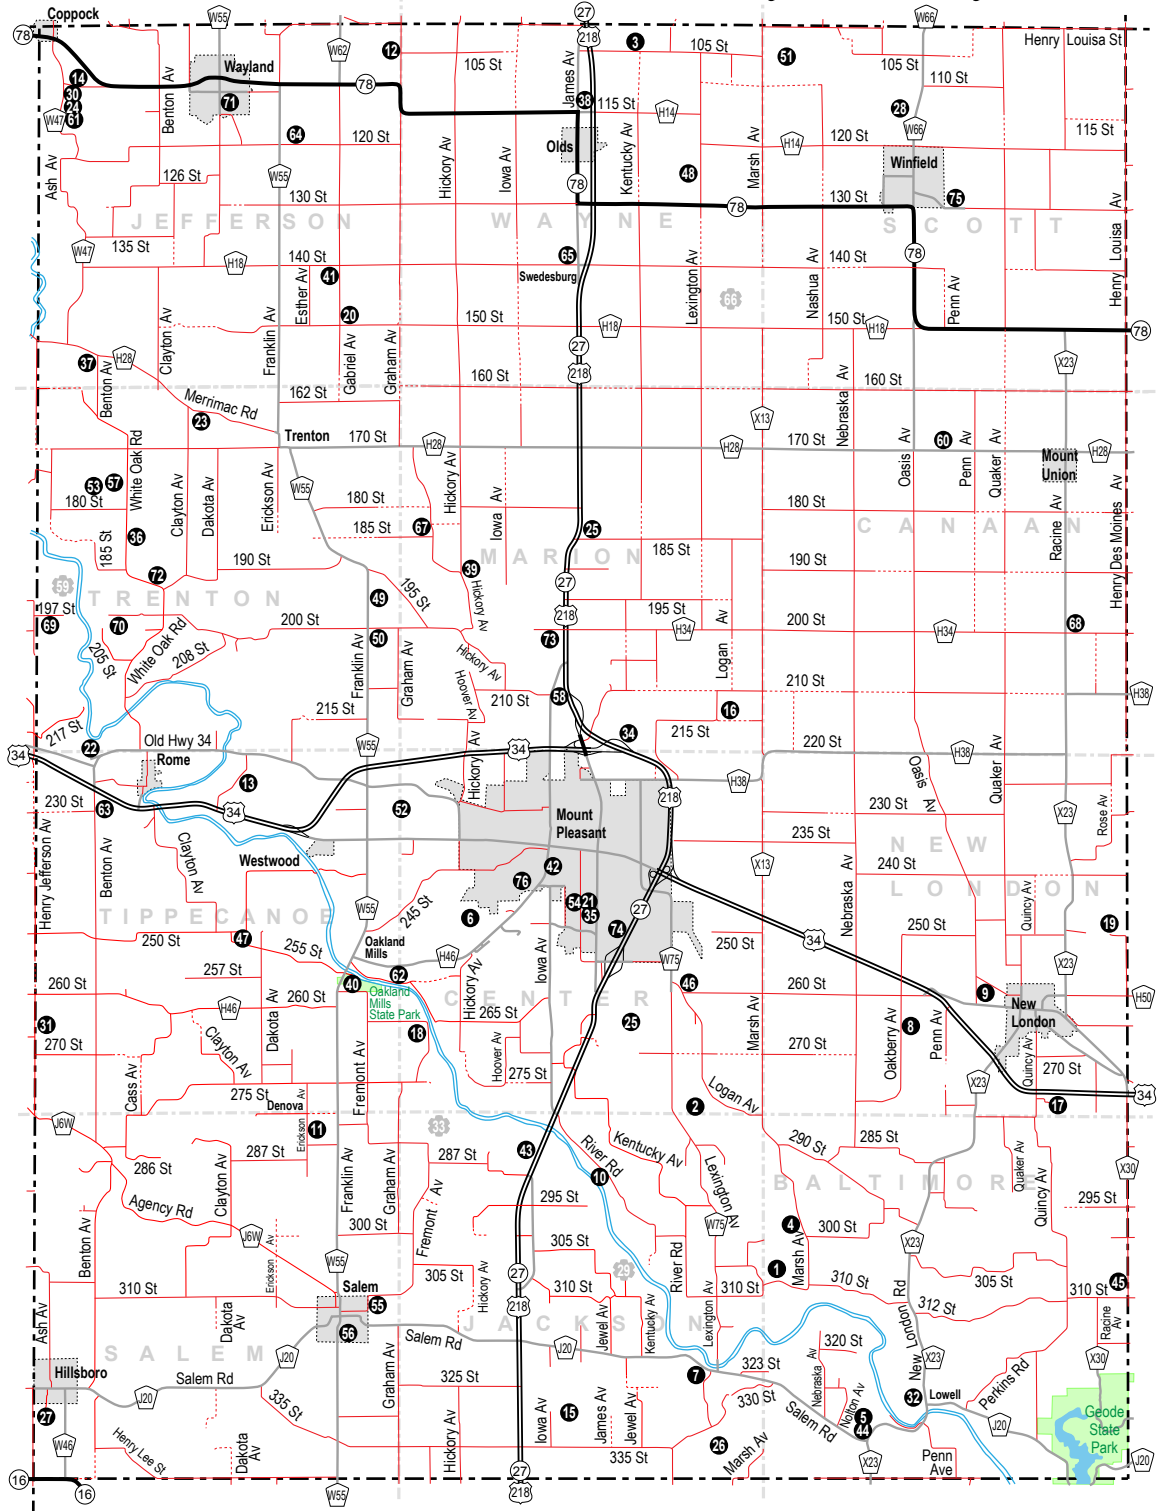

Cemeteries of Henry County, Iowa

GPS Coordinates are in decimal degree format. They work with on-line mapping and many GPS devices. An asterisk indicates that the exact cemetery location is unknown.

42. Old City
40.960567, -91.554817
43. Pickard
40.891448, -91.559339
44. Pickle
40.822739, -91.454714
45. Pleasant Grove
40.859171, -91.372167
46. Pleasant Hill
40.930814, -91.512182
47. Pleasant Point
40.944691, -91.654505
48. Prairie Grove
41.126798, -91.506718
49. Richwood North
41.026881, -91.611115
50. Richwood South
41.017653, -91.611618
51. Ritchey
41.156075, -91.476846
52. Robinson-Rice
40.974448, -91.601186
53. Roth
41.051496, -91.677180
54. Saint Alphonsus
40.952991, -91.545630
55. Salem East
40.856566, -91.611991
56. Salem South
40.847521, -91.621998
57. Scheffel Family
41.053179, -91.692077
58. Scotts
41.001854, -91.552750
59. Shepherd
41.028601, -91.708895*
60. Sheridan
41.060662, -91.430292
61. Shively-Neff
41.142095, -91.702710
62. Short Family
40.934985, -91.601466
63. Smith Family
40.975522, -91.698724
64. Sugar Creek-Mennonite
41.134773, -91.635103
65. Swedesburg
41.105546, -91.545688
66. Tallman
41.096907, -91.495478*
67. Traxler-Leach
41.041343, -91.592186
68. Trinity
41.017316, -91.389792
69. Vorhies
41.020416, -91.713122
70. Warner Family
41.018932, -91.690778
71. Wayland Methodist
41.148336, -91.658201
72. White Oak
41.028995, -91.679329
73. Wilbourne Family
41.016531, -91.554331
74. Willeford
40.944721, -91.530887
75. Winfield & Scott Twp.
41.119062, -91.423638
76. Woodlawn
40.956199, -91.562361