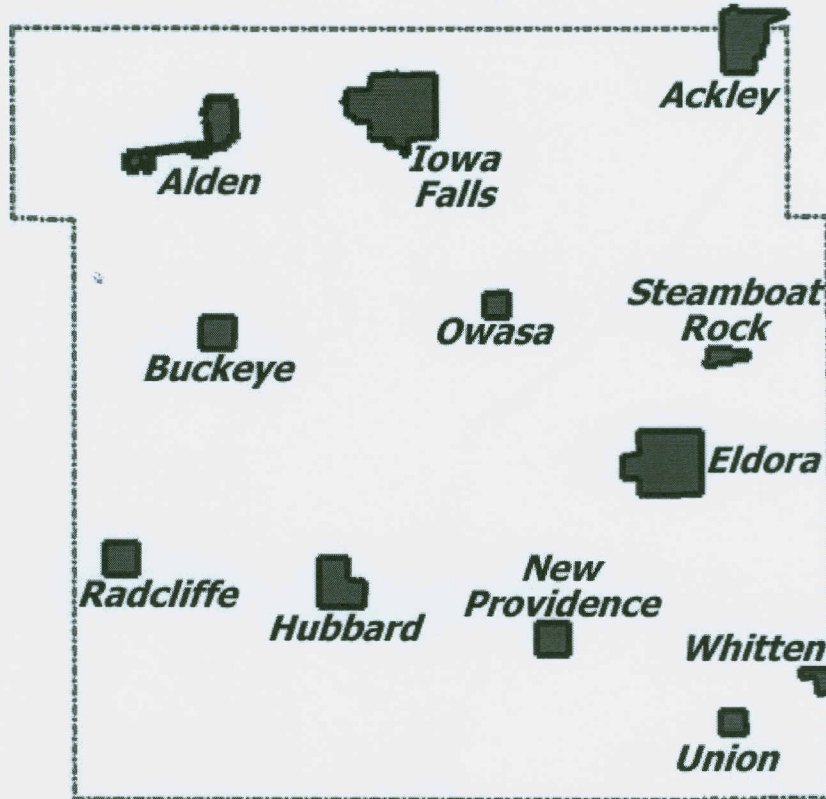

Adobe Acrobat PDF Files: Hardin County

Click on a city to see the city map or click on the county to see the county map.

Click [here](#) to see the state map again.

This Iowa DOT page is maintained by
Ryan Wyllie ryan.wyllie@dot.iowa.gov
Your questions and comments are welcome.
©2003, Iowa Department of Transportation