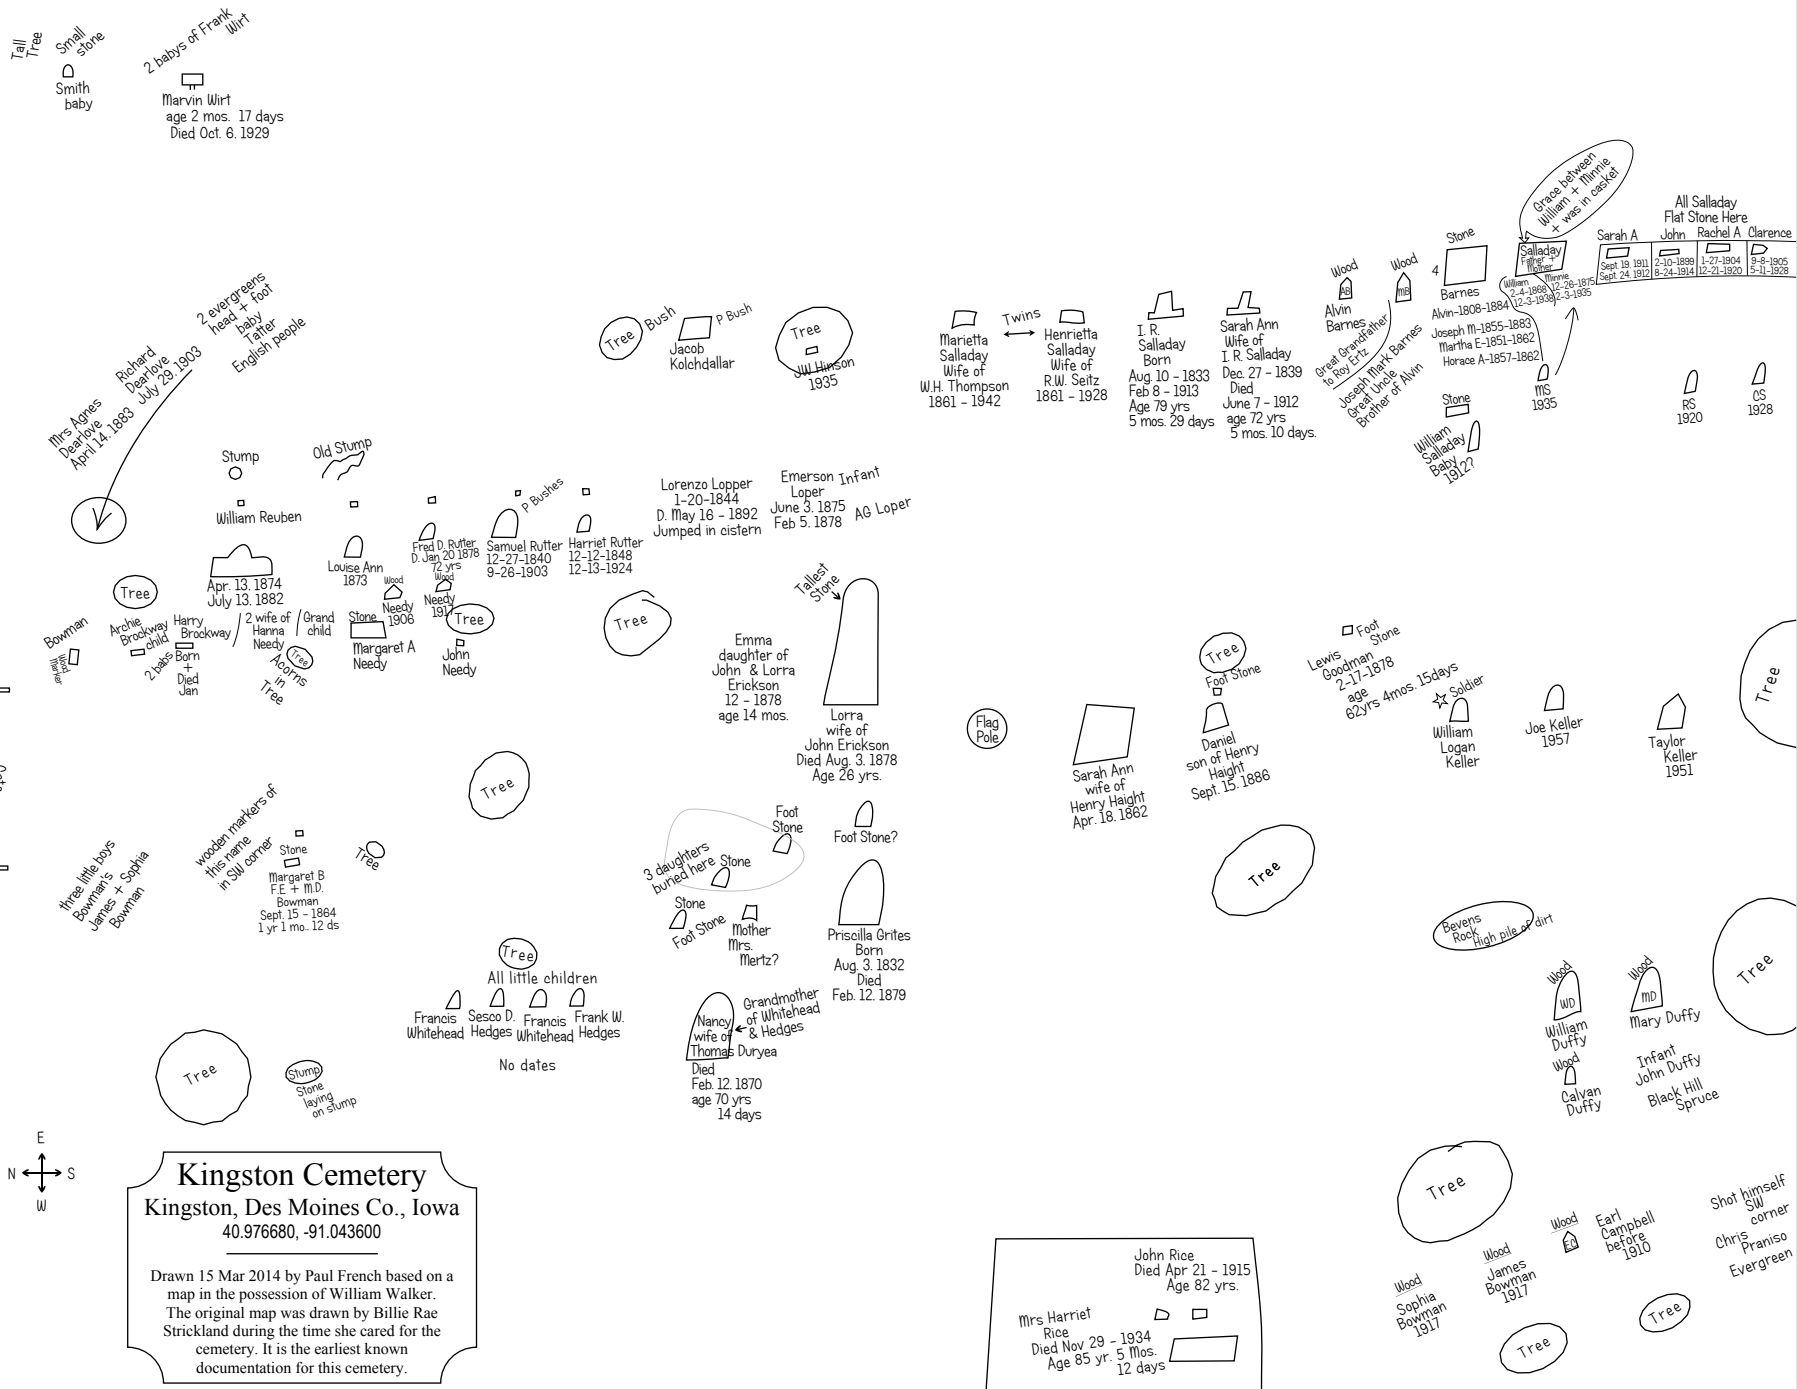

Gate

Billie Rae Strickland

Kingston Cemetery
 Kingston, Des Moines Co., Iowa
 40.976680, -91.043600

Drawn 15 Mar 2014 by Paul French based on a map in the possession of William Walker. The original map was drawn by Billie Rae Strickland during the time she cared for the cemetery. It is the earliest known documentation for this cemetery.

John Rice
 Died Apr 21 - 1915
 Age 82 yrs.

Mrs Harriet Rice
 Died Nov 29 - 1934
 Age 85 yr. 5 Mos. 12 days

Shot himself SW corner
 Chris Pransio Evergreen