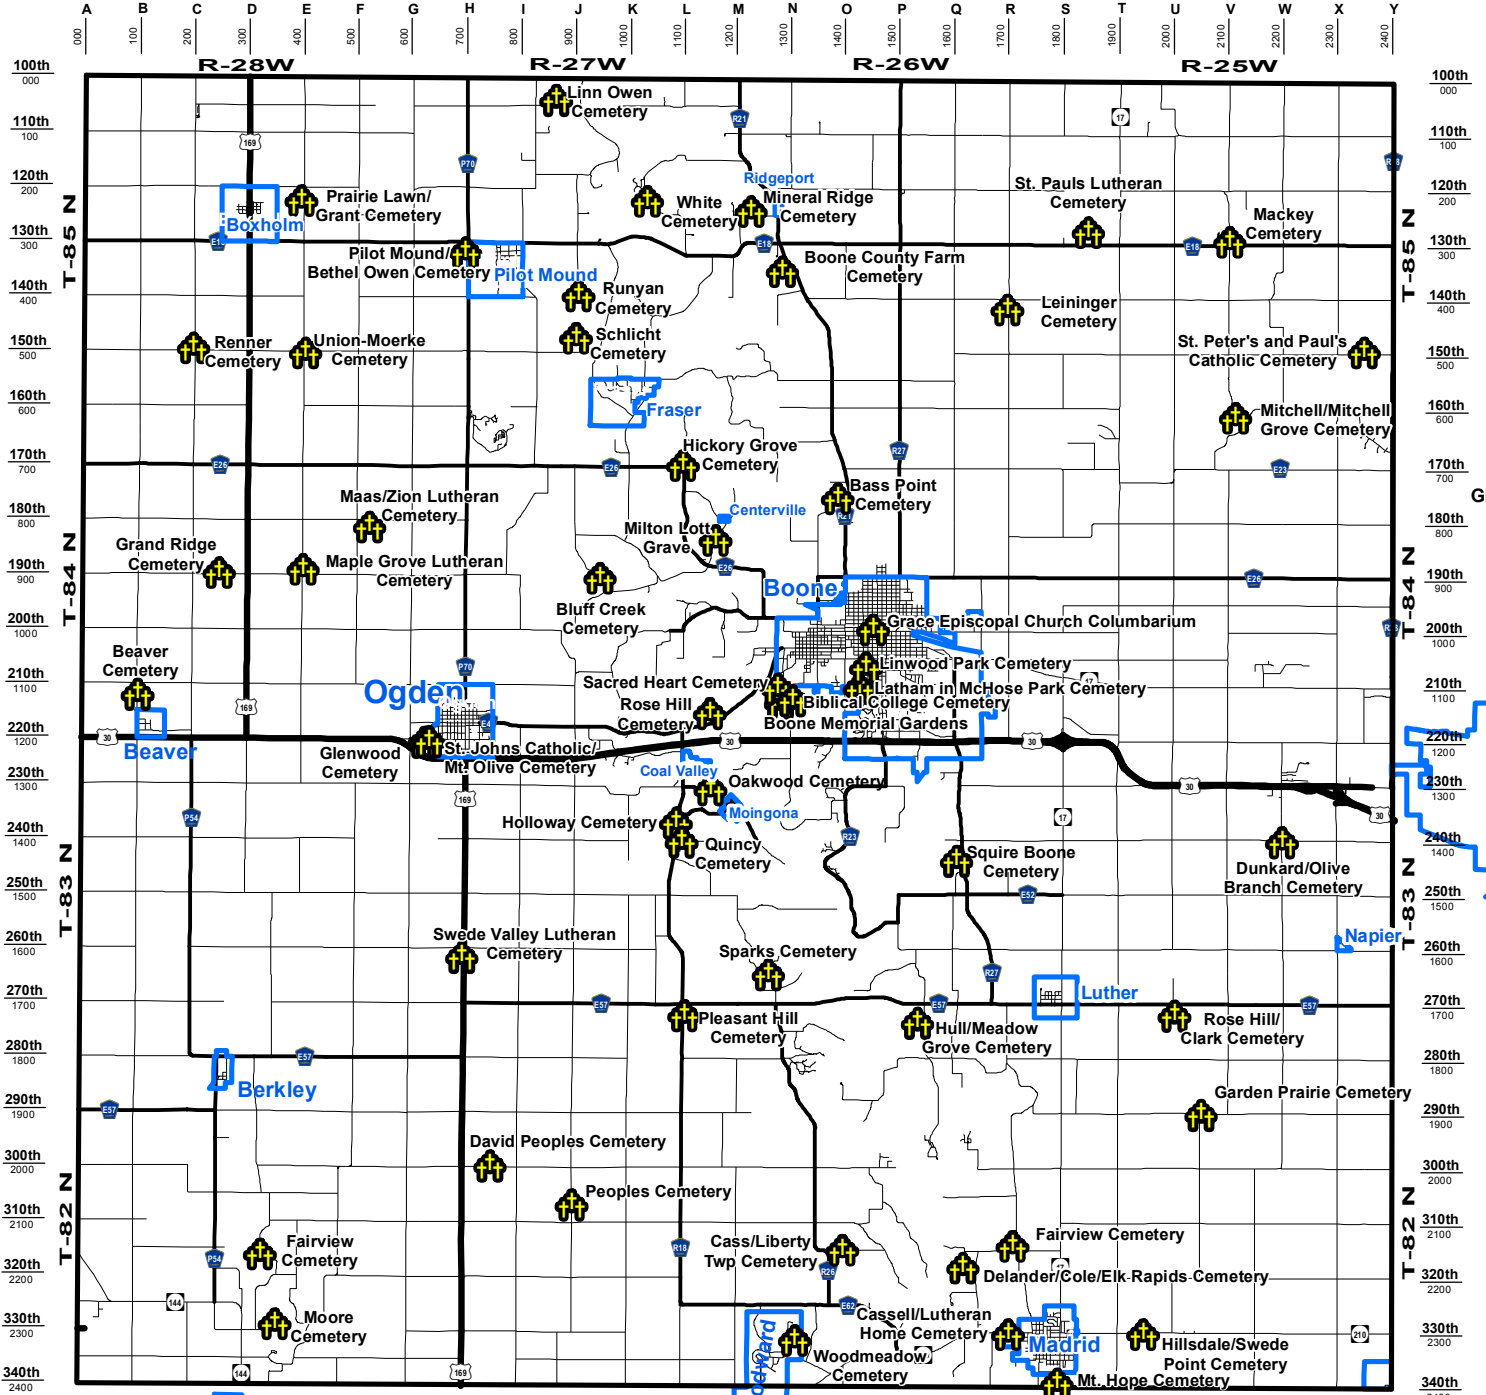

BOONE COUNTY CEMETERIES

Date: 1/19/2016

by Penny Vossler
Boone County GIS