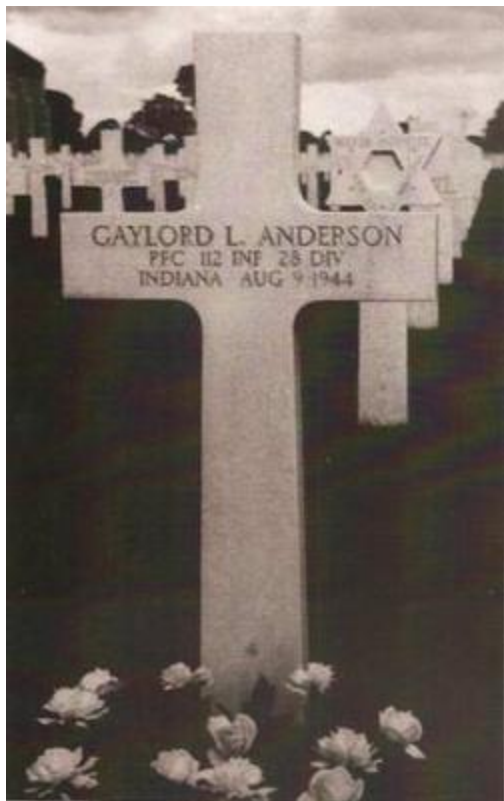

Gaylord's stone in France